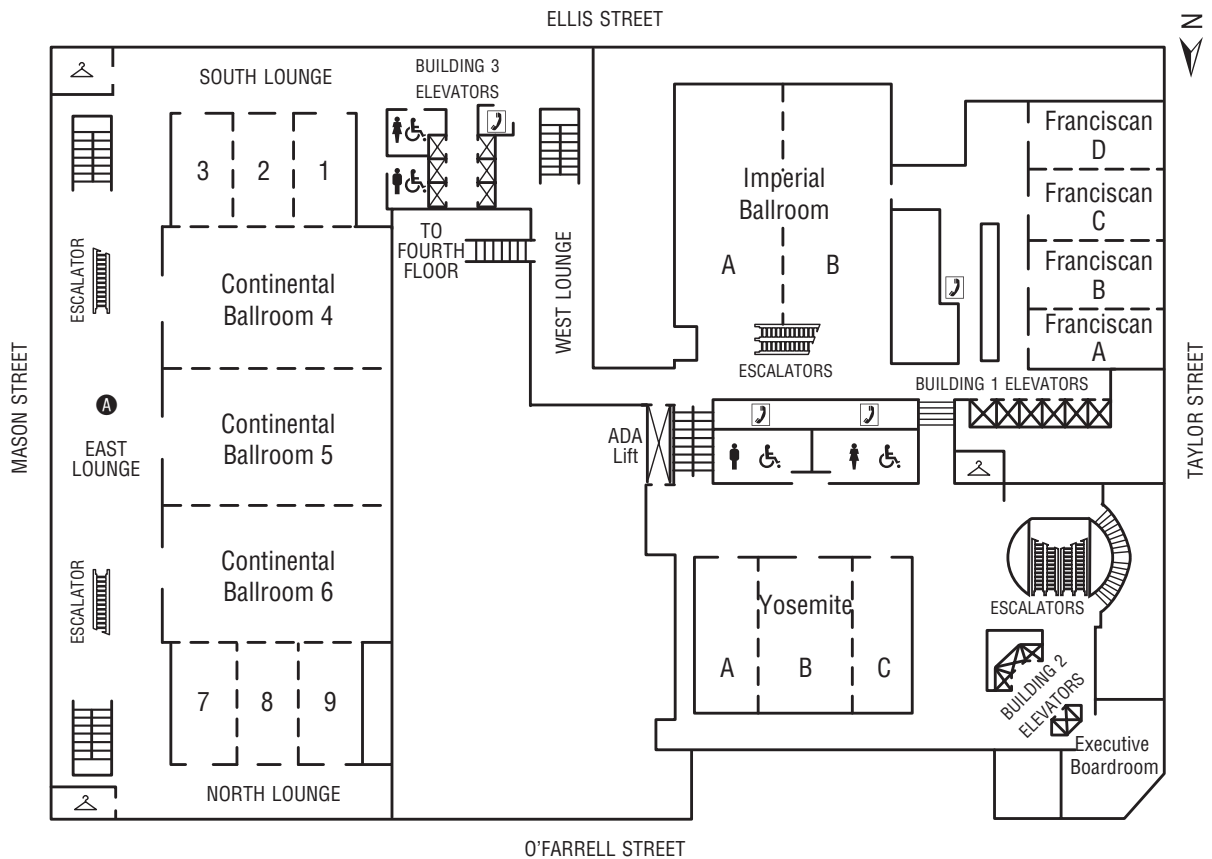

Hilton San Francisco

Meeting Rooms

Continental Ballroom 1–9, Ballroom, 2nd floor
 Franciscan A–D, Ballroom, 2nd floor
 Golden Gate 1–8, Lobby level
 Imperial Ballroom A–B, Ballroom, 2nd floor
 Lombard, 6th floor
 Marina, Executive Conference Center, Lobby level
 Mason A–B, 6th floor
 Powell, 6th floor
 Presidio, Executive Conference Center, Lobby level
 Seacliff, Executive Conference Center, Lobby level
 Sunset, Executive Conference Center, Lobby level
 Sutter, 6th floor
 Taylor A–B, 6th floor
 Union Square 1–24, 4th floor
 Van Ness, 6th floor
 Yosemite A–C, Ballroom, 2nd floor

Service Areas

- Ⓐ MLA registration and information
(East Lounge, Ballroom, 2nd floor)
- Ⓑ Members' lounge and "Who's Where" directory
(Yosemite foyer, Ballroom, 2nd floor)
- Ⓒ Graduate student lounge
(Executive Boardroom, Ballroom, 2nd floor)
- Ⓓ Exhibit hall (Grand Ballroom, Grand Ballroom level, Building 2)
- Ⓔ MLA headquarters (Union Square 25, 4th floor)
- Ⓕ Speaker ready room (Union Square 21, 4th floor)
- Ⓖ MLA Press Room (Union Square 5–6, 4th floor)
- Ⓗ Friends of Bill W. (Union Square 13, 4th floor)

Lobby Level

Ballroom Level, Second Floor

- Ⓐ MLA registration and information (East Lounge, Ballroom, 2nd floor)
- Ⓑ Members' lounge and "Who's Where" directory (Yosemite foyer, Ballroom, 2nd floor)
- Ⓒ Graduate student lounge (Executive Boardroom, Ballroom, 2nd floor)
- Ⓓ MLA headquarters (Union Square 25, 4th floor)
- Ⓕ Speaker ready room (Union Square 21, 4th floor)
- Ⓖ MLA Press Room (Union Square 5–6, 4th floor)
- Ⓗ Friends of Bill W. (Union Square 13, 4th floor)

Fourth Floor (Union Square Rooms)

Sixth Floor