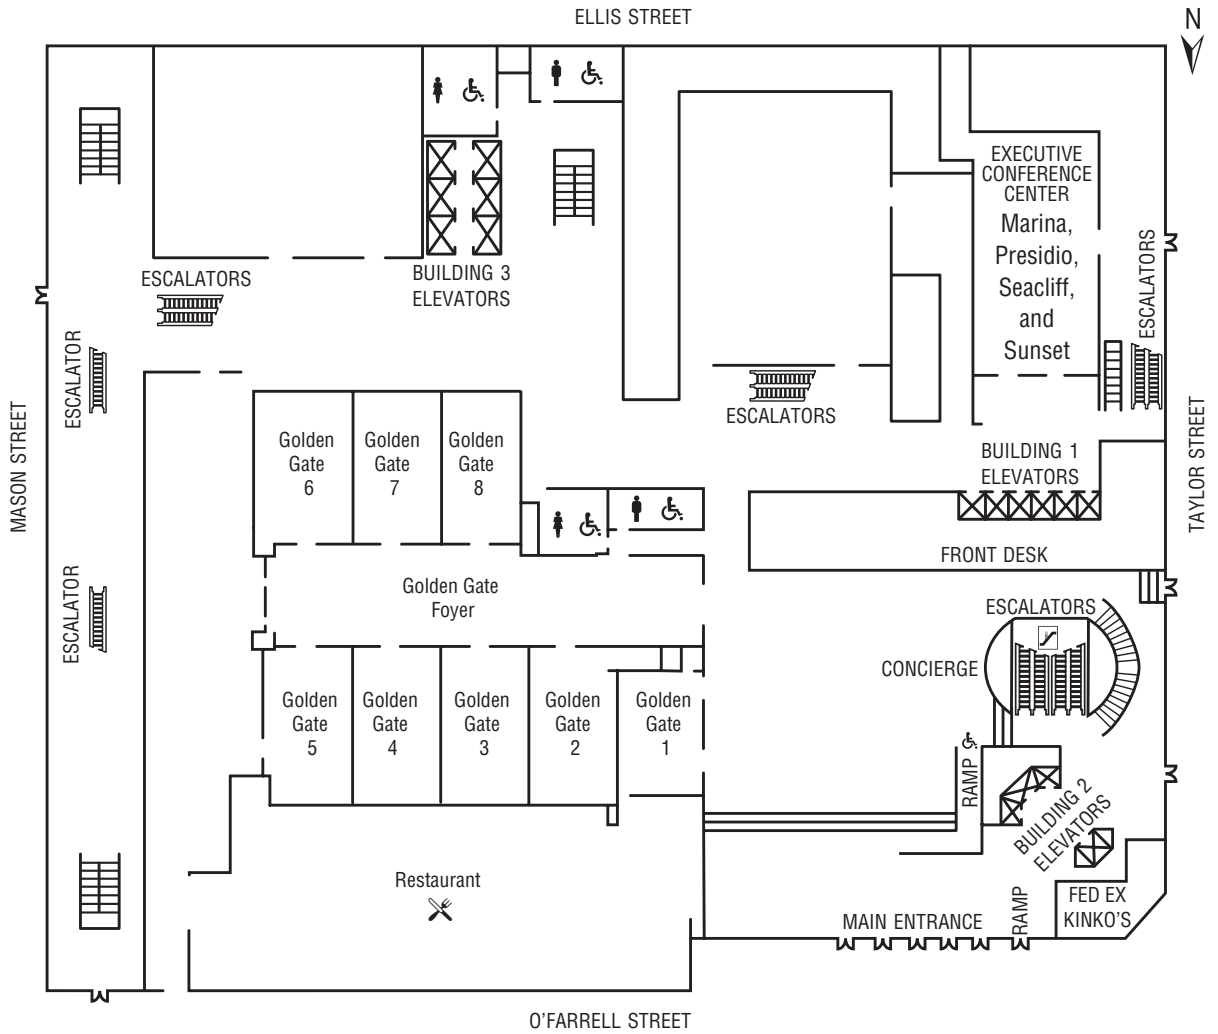

Hilton San Francisco

Meeting Rooms

Continental Ballroom 1–9, Ballroom, 2nd floor
 Franciscan A–D, Ballroom, 2nd floor
 Golden Gate 1–8, Lobby level
 Imperial Ballroom A–B, Ballroom, 2nd floor
 Lombard, 6th floor
 Marina, Executive Conference Center, Lobby level
 Mason A–B, 6th floor
 Powell, 6th floor
 Presidio, Executive Conference Center, Lobby level
 Seacliff, Executive Conference Center, Lobby level
 Sunset, Executive Conference Center, Lobby level
 Sutter, 6th floor
 Taylor A–B, 6th floor
 Union Square 1–24, 4th floor
 Van Ness, 6th floor
 Yosemite A–C, Ballroom, 2nd floor

Service Areas

- Ⓐ MLA registration and information
(East Lounge, Ballroom, 2nd floor)
- Ⓑ Members' lounge and "Who's Where" directory
(Yosemite foyer, Ballroom, 2nd floor)
- Ⓒ Graduate student lounge
(Executive Boardroom, Ballroom, 2nd floor)
- Ⓓ Exhibit hall (Grand Ballroom, Grand Ballroom level, Building 2)
- Ⓔ MLA headquarters (Union Square 25, 4th floor)
- Ⓕ Speaker ready room (Union Square 21, 4th floor)
- Ⓖ MLA Press Room (Union Square 5–6, 4th floor)
- Ⓗ Friends of Bill W. (Union Square 13, 4th floor)

Lobby Level

Ballroom Level, Second Floor

- Ⓐ MLA registration and information (East Lounge, Ballroom, 2nd floor)
- Ⓑ Members' lounge and "Who's Where" directory (Yosemite foyer, Ballroom, 2nd floor)
- Ⓒ Graduate student lounge (Executive Boardroom, Ballroom, 2nd floor)
- Ⓓ MLA headquarters (Union Square 25, 4th floor)
- Ⓕ Speaker ready room (Union Square 21, 4th floor)
- Ⓖ MLA Press Room (Union Square 5–6, 4th floor)
- Ⓗ Friends of Bill W. (Union Square 13, 4th floor)

Fourth Floor (Union Square Rooms)

Sixth Floor