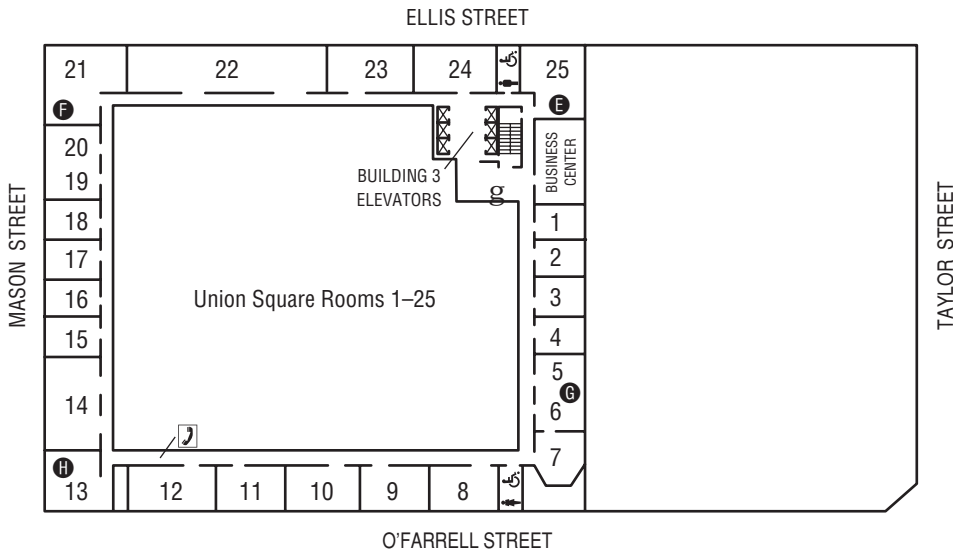

Hilton San Francisco

Meeting Rooms

Continental Ballroom 1–9, Ballroom, 2nd floor
 Franciscan A–D, Ballroom, 2nd floor
 Golden Gate 1–8, Lobby level
 Imperial Ballroom A–B, Ballroom, 2nd floor
 Lombard, 6th floor
 Marina, Executive Conference Center, Lobby level
 Mason A–B, 6th floor
 Powell, 6th floor
 Presidio, Executive Conference Center, Lobby level
 Seacliff, Executive Conference Center, Lobby level
 Sunset, Executive Conference Center, Lobby level
 Sutter, 6th floor
 Taylor A–B, 6th floor
 Union Square 1–24, 4th floor
 Van Ness, 6th floor
 Yosemite A–C, Ballroom, 2nd floor

Service Areas

- Ⓐ MLA registration and information
(East Lounge, Ballroom, 2nd floor)
- Ⓑ Members' lounge and "Who's Where" directory
(Yosemite foyer, Ballroom, 2nd floor)
- Ⓒ Graduate student lounge
(Executive Boardroom, Ballroom, 2nd floor)
- Ⓓ Exhibit hall (Grand Ballroom, Grand Ballroom level, Building 2)
- Ⓔ MLA headquarters (Union Square 25, 4th floor)
- Ⓕ Speaker ready room (Union Square 21, 4th floor)
- Ⓖ MLA Press Room (Union Square 5–6, 4th floor)
- Ⓗ Friends of Bill W. (Union Square 13, 4th floor)

Lobby Level

Ballroom Level, Second Floor

- Ⓐ MLA registration and information (East Lounge, Ballroom, 2nd floor)
- Ⓑ Members' lounge and "Who's Where" directory (Yosemite foyer, Ballroom, 2nd floor)
- Ⓒ Graduate student lounge (Executive Boardroom, Ballroom, 2nd floor)
- Ⓓ MLA headquarters (Union Square 25, 4th floor)
- Ⓕ Speaker ready room (Union Square 21, 4th floor)
- Ⓖ MLA Press Room (Union Square 5–6, 4th floor)
- Ⓗ Friends of Bill W. (Union Square 13, 4th floor)

Fourth Floor (Union Square Rooms)

Sixth Floor