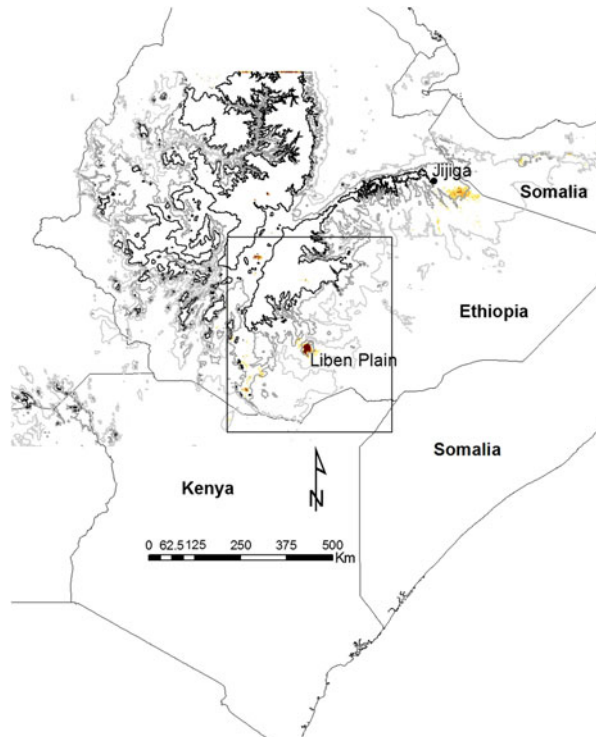

Erratum

Rapid declines in habitat quality and population size of the Liben (Sidamo) Lark *Heteromirafra sidamoensis* necessitate immediate conservation action – ERRATUM

PAUL F. DONALD, GRAEME M. BUCHANAN, NIGEL J. COLLAR,
YILMA DELLELEGN ABEBE, MERID N. GABREMICHAEL,
M. A. KIRAGU MWANGI, PAUL KARIUKI NDANG'ANG'A,
CLAIRE N. SPOTTISWOODE and MENGISTU WONDAFRASH

doi: 10.1017/S0959270910000018 Published by Cambridge University Press, 27 Jan 2010

Figure 5 of the above paper (Donald *et al.*, 2010) was printed in black and white rather than colour. The publishers apologise for this error, and have reprinted the image below correctly.