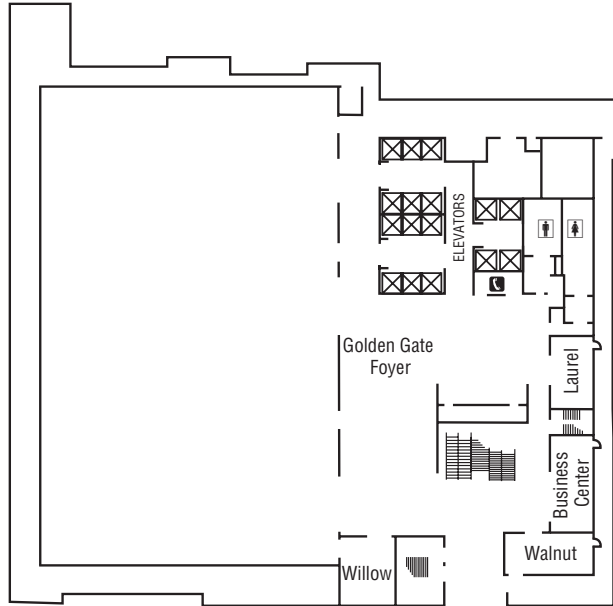

San Francisco Marriott

Golden Gate Hall, B2 Level

Yerba Buena Ballroom, Lower B2 Level

Meeting Rooms

- Club, 2nd floor
- Foothill A–J, 2nd floor
- Nob Hill A–D, Lower B2 level
- Pacific Suite A–J, 4th floor
- Sierra Suite A–K, 5th floor
- Yerba Buena Salon 1–15, Lower B2 level

Service Areas

- ① MLA Registration and Information (Built-in registration area, Yerba Buena Grand Assembly, Lower B2 level)
- ② Members' lounge and "Who's Where" directory (Atrium lobby, 2nd floor)
- ③ MLA headquarters (Pacific Suite G, 4th floor)
- ④ Speaker ready room (Pacific Suite D, 4th floor)

Second Floor

- ② Members' lounge and "Who's Where" directory (Atrium lobby, 2nd floor)
- ③ MLA headquarters (Pacific Suite G, 4th floor)
- ④ Speaker ready room (Pacific Suite D, 4th floor)

Fourth Floor (Pacific Suites)