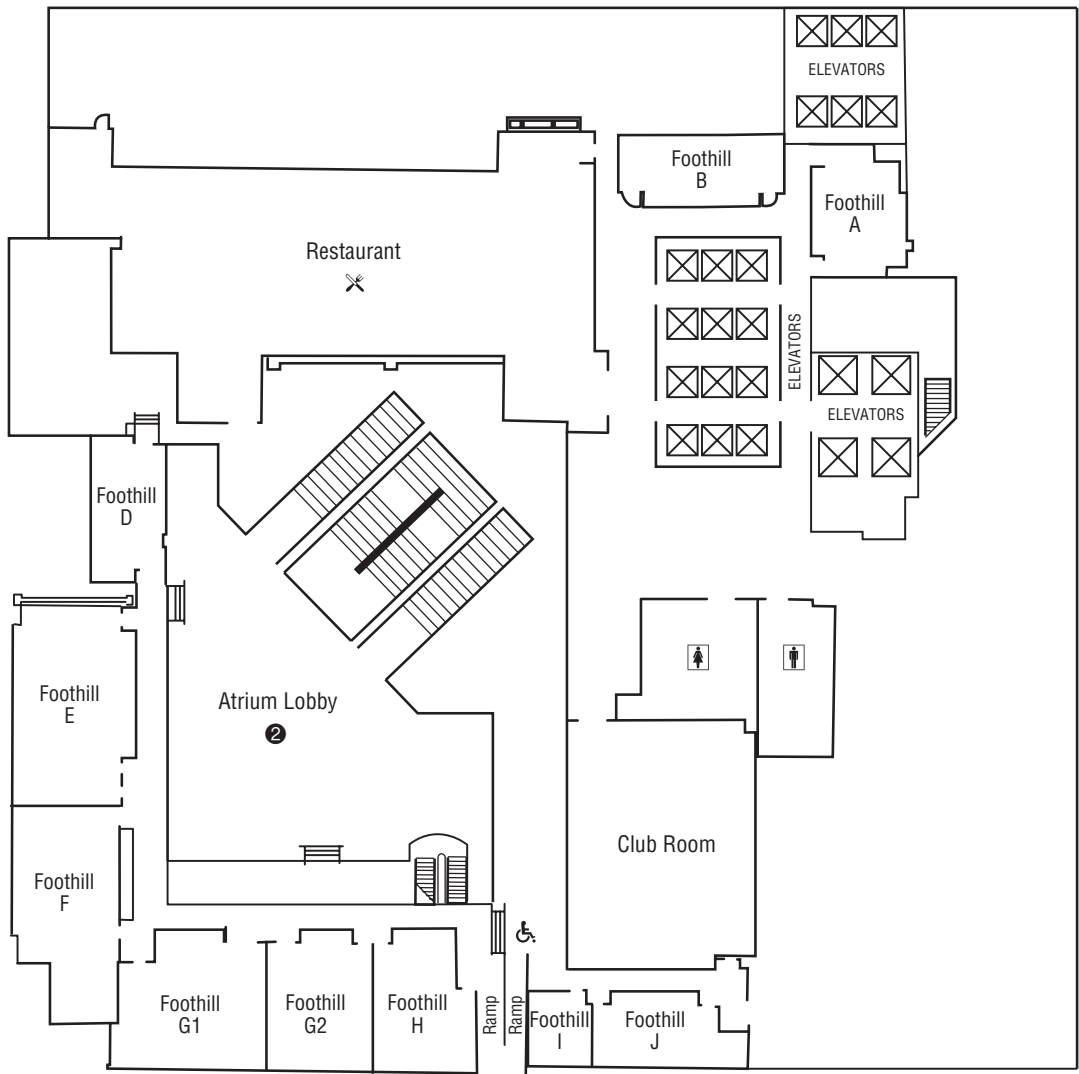

San Francisco Marriott

Golden Gate Hall, B2 Level

Yerba Buena Ballroom, Lower B2 Level

Meeting Rooms

- Club, 2nd floor
- Foothill A–J, 2nd floor
- Nob Hill A–D, Lower B2 level
- Pacific Suite A–J, 4th floor
- Sierra Suite A–K, 5th floor
- Yerba Buena Salon 1–15, Lower B2 level

Service Areas

- ① MLA Registration and Information (Built-in registration area, Yerba Buena Grand Assembly, Lower B2 level)
- ② Members' lounge and "Who's Where" directory (Atrium lobby, 2nd floor)
- ③ MLA headquarters (Pacific Suite G, 4th floor)
- ④ Speaker ready room (Pacific Suite D, 4th floor)

Second Floor

- ② Members' lounge and "Who's Where" directory (Atrium lobby, 2nd floor)
- ③ MLA headquarters (Pacific Suite G, 4th floor)
- ④ Speaker ready room (Pacific Suite D, 4th floor)

Fourth Floor (Pacific Suites)

Fifth Floor (Sierra Suites)