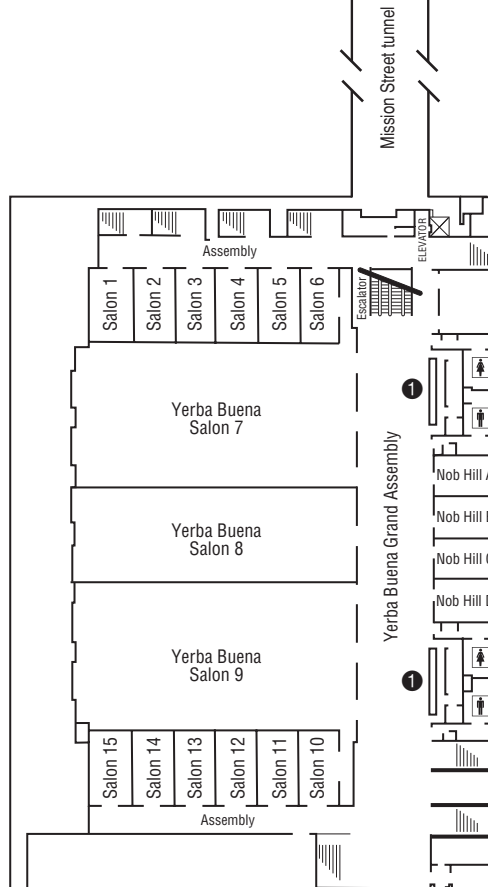

San Francisco Marriott

Golden Gate Hall, B2 Level

Yerba Buena Ballroom, Lower B2 Level

Meeting Rooms

- Club, 2nd floor
- Foothill A–J, 2nd floor
- Nob Hill A–D, Lower B2 level
- Pacific Suite A–J, 4th floor
- Sierra Suite A–K, 5th floor
- Yerba Buena Salon 1–15, Lower B2 level

Service Areas

- ① MLA Registration and Information (Built-in registration area, Yerba Buena Grand Assembly, Lower B2 level)
- ② Members' lounge and "Who's Where" directory (Atrium lobby, 2nd floor)
- ③ MLA headquarters (Pacific Suite G, 4th floor)
- ④ Speaker ready room (Pacific Suite D, 4th floor)

Second Floor

- ② Members' lounge and "Who's Where" directory (Atrium lobby, 2nd floor)
- ③ MLA headquarters (Pacific Suite G, 4th floor)
- ④ Speaker ready room (Pacific Suite D, 4th floor)

Fourth Floor (Pacific Suites)

Fifth Floor (Sierra Suites)