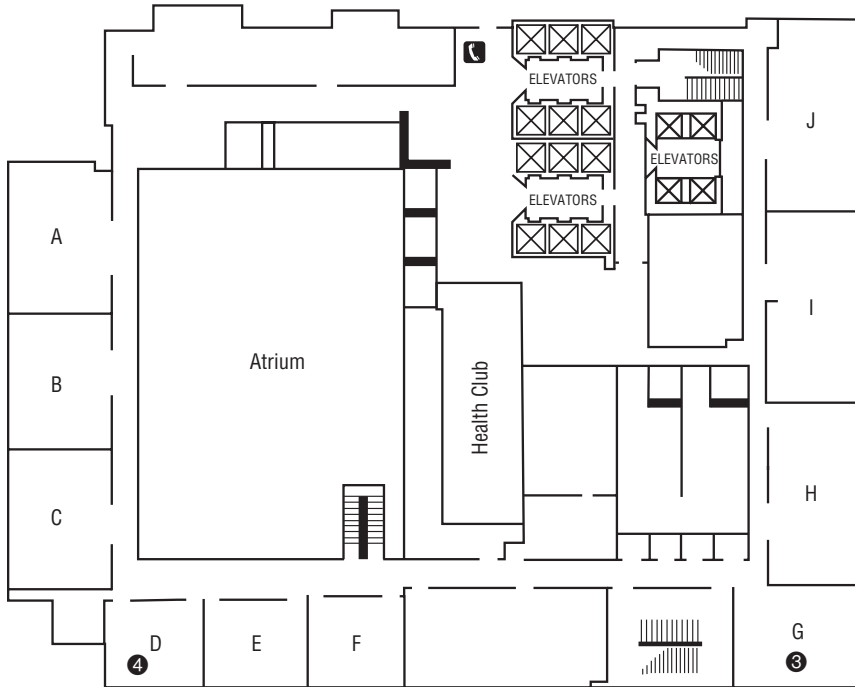

San Francisco Marriott

Golden Gate Hall, B2 Level

Yerba Buena Ballroom, Lower B2 Level

Meeting Rooms

- Club, 2nd floor
- Foothill A–J, 2nd floor
- Nob Hill A–D, Lower B2 level
- Pacific Suite A–J, 4th floor
- Sierra Suite A–K, 5th floor
- Yerba Buena Salon 1–15, Lower B2 level

Service Areas

- ① MLA Registration and Information (Built-in registration area, Yerba Buena Grand Assembly, Lower B2 level)
- ② Members' lounge and "Who's Where" directory (Atrium lobby, 2nd floor)
- ③ MLA headquarters (Pacific Suite G, 4th floor)
- ④ Speaker ready room (Pacific Suite D, 4th floor)

Second Floor

- ② Members' lounge and "Who's Where" directory (Atrium lobby, 2nd floor)
- ③ MLA headquarters (Pacific Suite G, 4th floor)
- ④ Speaker ready room (Pacific Suite D, 4th floor)

Fourth Floor (Pacific Suites)