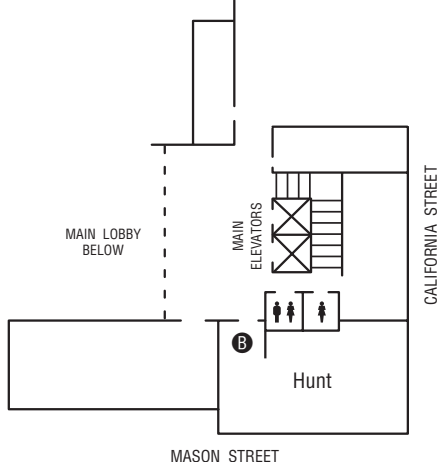

Fairmont San Francisco

Lobby

Meeting Rooms

- Crystal, Lobby level
- Empire, Lobby level
- Fountain, Lobby level
- French, Lobby level
- Gold, Lobby level
- Green, Lobby level
- Pavilion, Lobby level
- Venetian, Lobby level

Service Areas

- A** MLA Registration and Information (Garden, Lobby level)
- B** MLA Child Care (Hunt, Mezzanine level)
- C** MLA Job Information Service (Terrace, Lobby level)
- D** MLA Job Interview Area (Grand Ballroom level)

Mezzanine Level

Ballroom Level

Terrace Level