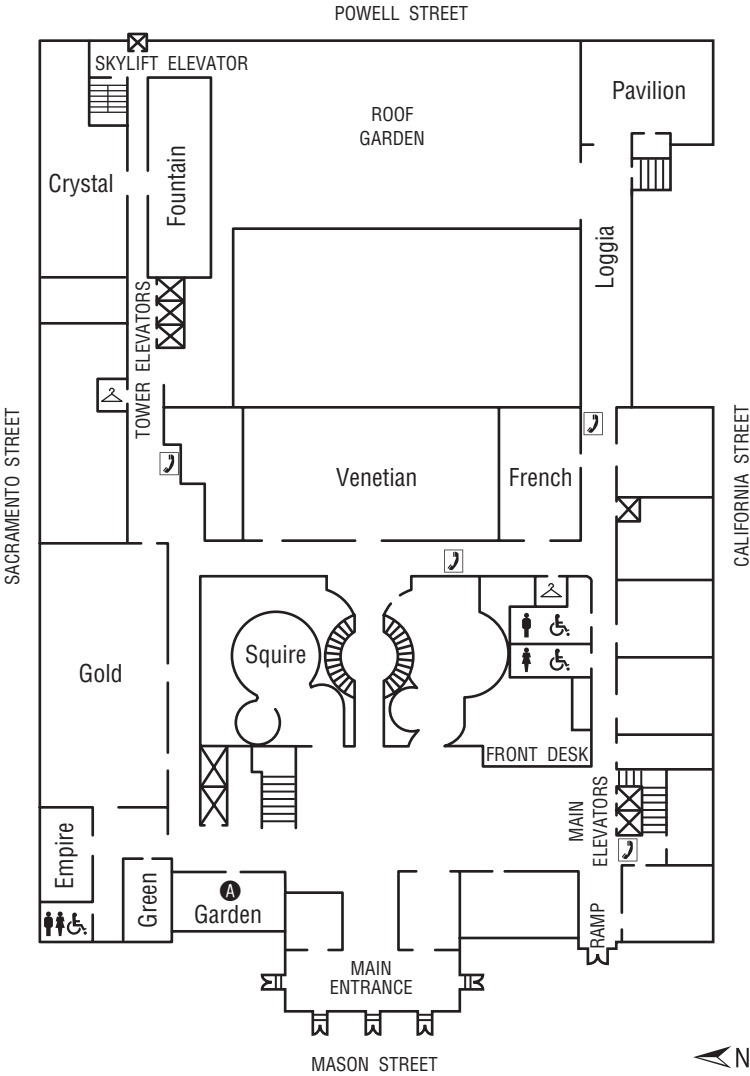

Fairmont San Francisco

Lobby

Meeting Rooms

- Crystal, Lobby level
- Empire, Lobby level
- Fountain, Lobby level
- French, Lobby level
- Gold, Lobby level
- Green, Lobby level
- Pavilion, Lobby level
- Venetian, Lobby level

Service Areas

- A** MLA Registration and Information (Garden, Lobby level)
- B** MLA Child Care (Hunt, Mezzanine level)
- C** MLA Job Information Service (Terrace, Lobby level)
- D** MLA Job Interview Area (Grand Ballroom level)

Mezzanine Level

Ballroom Level

Terrace Level